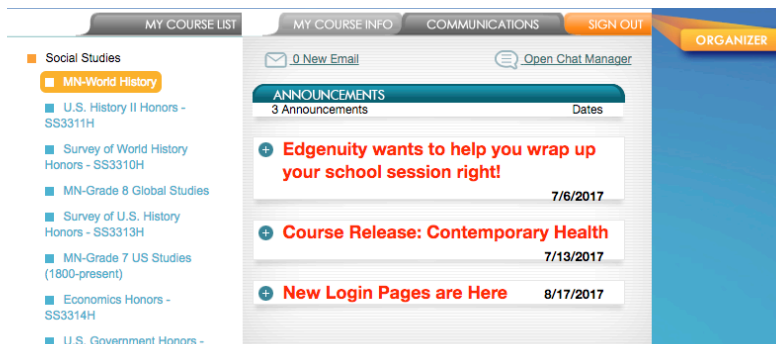

Go to: www.edgenuity.com → Click Login → Student Login

Enter your MPS Username

Your Password will be: **ABC123**

Courses are on the left hand side of the screen.

Courses are grouped together by subject (i.e. all social studies courses are listed under “Social Studies.”)