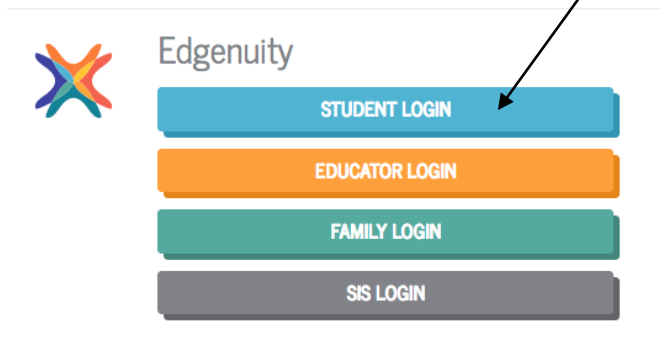

Go to: www.edgenuity.com → Click Login → Student Login

Enter your MPS Username

Your Password will be: **ABC123**

Courses are on the left hand side of the screen.

Courses are grouped together by subject (i.e. all social studies courses are listed under “Social Studies.”)